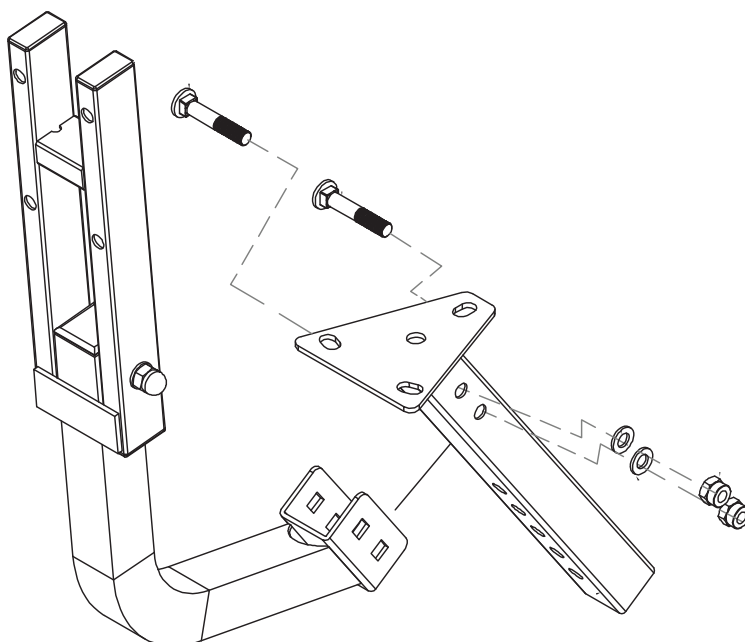

🌐 [www.virtufit.com](http://www.virtufit.com)

TOOLKIT

**8** Flat washer  
6\*16 (4x)

**12** Flat washer  
8.5\*25 (2x)

**11** Washer  
(2x)

**6** Screw  
M6\*40 (4x)

**14** Carriage bolt  
M8\*45 (2x)

STEP 01

STEP 02

#	DESCRIPTION	QTY.
1	Backrest	1
2	Backrest stem	1
3	Backrest support	1
4	Obling end cap	4
5	Square end cap	1
6	Screw M6*40mm	4
7	Allen bolt	1
8	Flat washer 6*16	4
9	Dome locknut M8	3
10	Flat washer	1
11	Washer	2
12	Flat washer 8.5*25	2
13	Spring washer	1
14	Carriage bolt M8*45mm	2