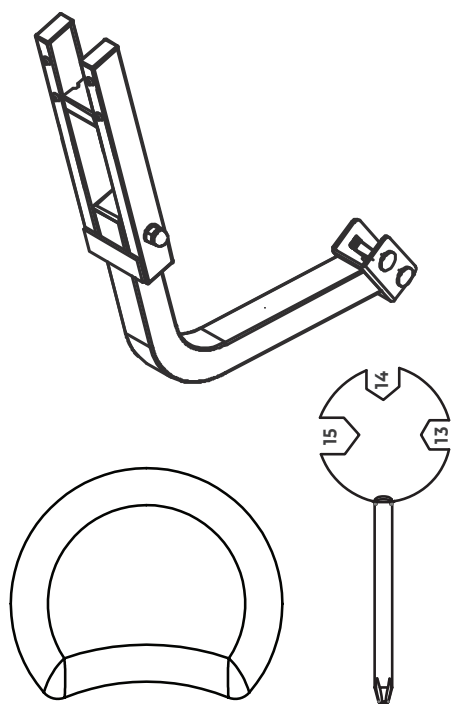

# *virtufit*

**Backrest**

VF10002

**USER MANUAL**

HOW TO  
RECYCLE

ASSEMBLY  
VIDEO

📷 @virtufit\_fitness

▶ VirtuFit

🌐 [www.virtufit.com](http://www.virtufit.com)

TOOLKIT

**8** Flat washer  
6\*16 (4x)

**12** Flat washer  
8.5\*25 (2x)

**11** Washer  
(2x)

**6** Screw  
M6\*40 (4x)

**14** Carriage bolt  
M8\*45 (2x)

STEP 01

STEP 02

#	DESCRIPTION	QTY.
1	Backrest	1
2	Backrest stem	1
3	Backrest support	1
4	Obling end cap	4
5	Square end cap	1
6	Screw M6*40mm	4
7	Allen bolt	1
8	Flat washer 6*16	4
9	Dome locknut M8	3
10	Flat washer	1
11	Washer	2
12	Flat washer 8.5*25	2
13	Spring washer	1
14	Carriage bolt M8*45mm	2