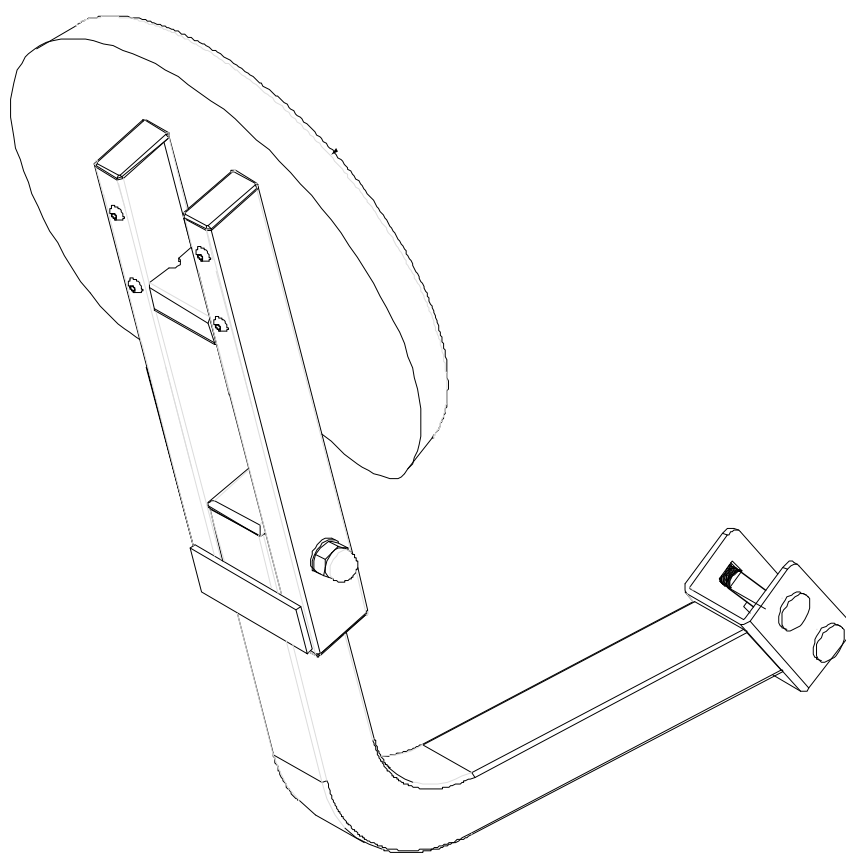

# *virtufit*

**Backrest**

VF10002

**USER MANUAL**

HOW TO  
RECYCLE

ASSEMBLY  
VIDEO

📷 @virtufit\_fitness

▶ VirtuFit

🌐 [www.virtufit.com](http://www.virtufit.com)

TOOLKIT

**8** Flat washer  
6\*16 (4x)

**12** Flat washer  
8.5\*25 (2x)

**11** Washer  
(2x)

**6** Screw  
M6\*40 (4x)

**14** Carriage bolt  
M8\*45 (2x)

STEP 01

STEP 02

#	DESCRIPTION	QTY.
1	Backrest	1
2	Backrest stem	1
3	Backrest support	1
4	Obling end cap	4
5	Square end cap	1
6	Screw M6*40mm	4
7	Allen bolt	1
8	Flat washer 6*16	4
9	Dome locknut M8	3
10	Flat washer	1
11	Washer	2
12	Flat washer 8.5*25	2
13	Spring washer	1
14	Carriage bolt M8*45mm	2