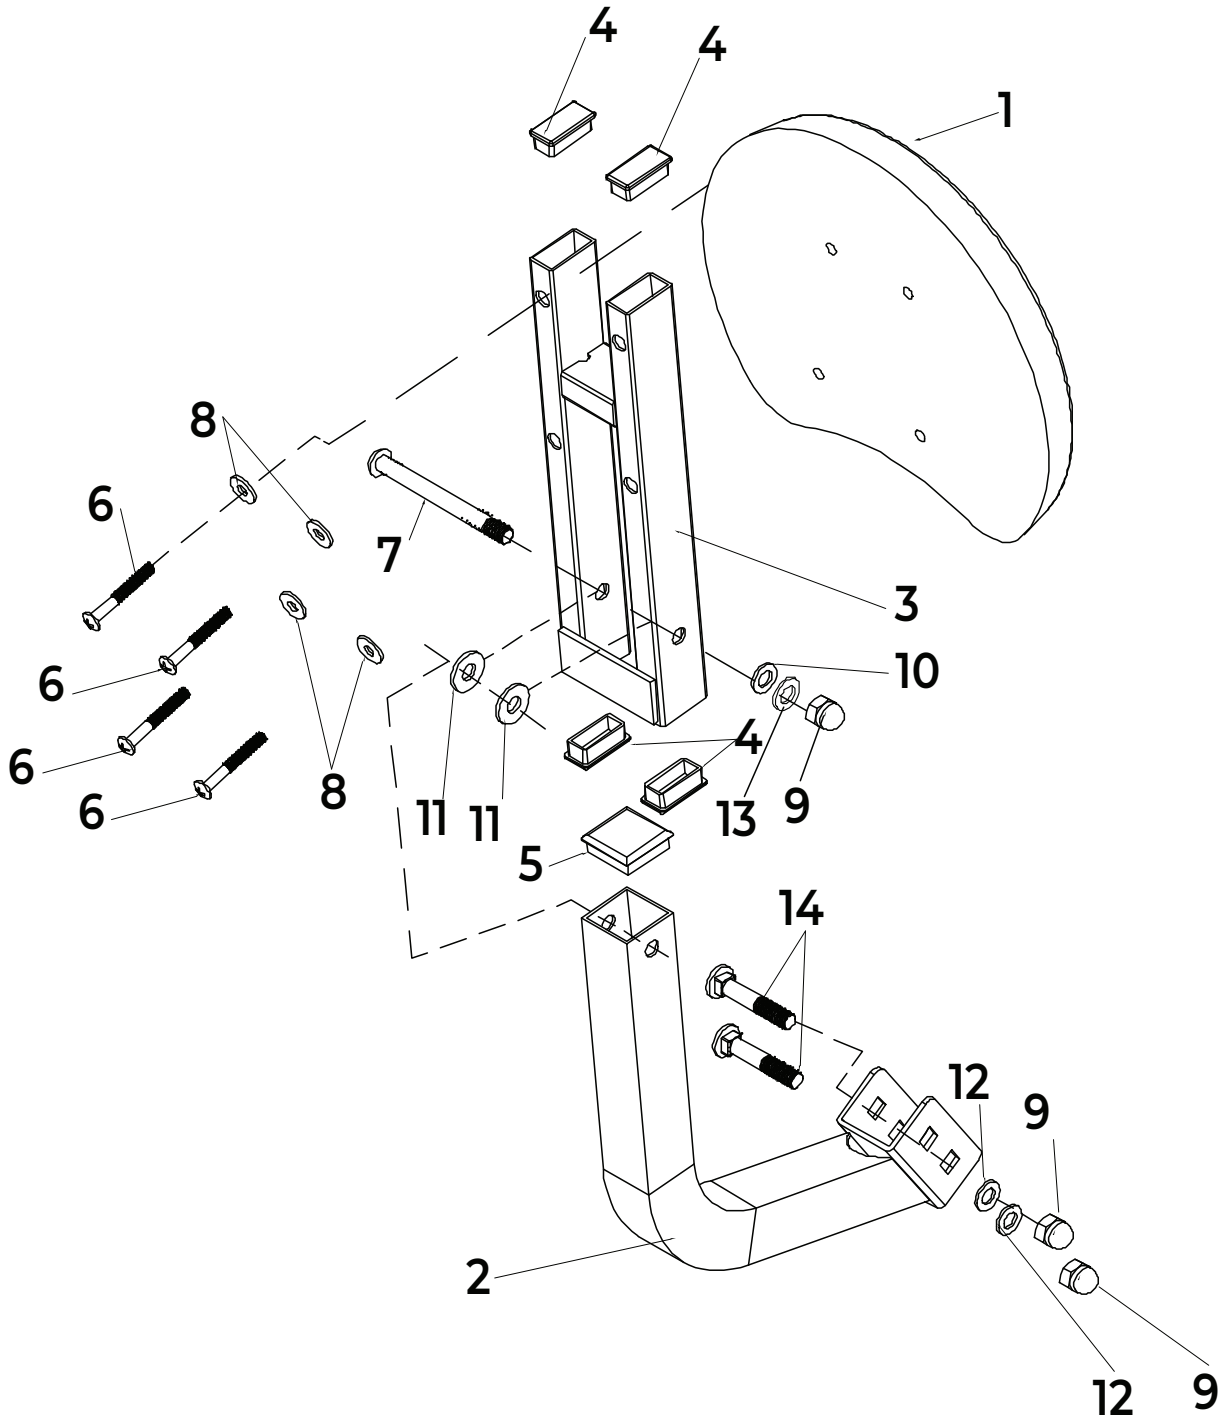

🌐 [www.virtufit.com](http://www.virtufit.com)

TOOLKIT

**8** Flat washer  
6\*16 (4x)

**12** Flat washer  
8.5\*25 (2x)

**11** Washer  
(2x)

**6** Screw  
M6\*40 (4x)

**14** Carriage bolt  
M8\*45 (2x)

STEP 01

STEP 02

#	DESCRIPTION	QTY.
1	Backrest	1
2	Backrest stem	1
3	Backrest support	1
4	Obling end cap	4
5	Square end cap	1
6	Screw M6*40mm	4
7	Allen bolt	1
8	Flat washer 6*16	4
9	Dome locknut M8	3
10	Flat washer	1
11	Washer	2
12	Flat washer 8.5*25	2
13	Spring washer	1
14	Carriage bolt M8*45mm	2