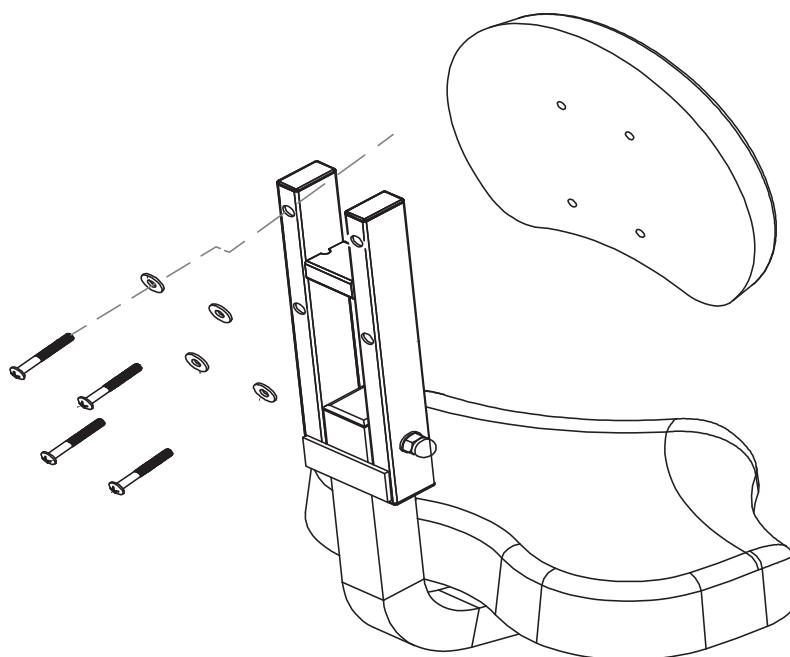

🌐 [www.virtufit.com](http://www.virtufit.com)

TOOLKIT

**8** Flat washer  
6\*16 (4x)

**12** Flat washer  
8.5\*25 (2x)

**11** Washer  
(2x)

**6** Screw  
M6\*40 (4x)

**14** Carriage bolt  
M8\*45 (2x)

STEP 01

STEP 02

#	DESCRIPTION	QTY.
1	Backrest	1
2	Backrest stem	1
3	Backrest support	1
4	Obling end cap	4
5	Square end cap	1
6	Screw M6*40mm	4
7	Allen bolt	1
8	Flat washer 6*16	4
9	Dome locknut M8	3
10	Flat washer	1
11	Washer	2
12	Flat washer 8.5*25	2
13	Spring washer	1
14	Carriage bolt M8*45mm	2