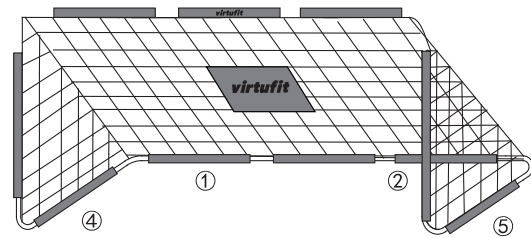

virtufit

Soccer Goal with Target Shot 120*80 cm

VF06117

TOOLKIT

ASSEMBLY INSTRUCTIONS

STEP 01

STEP 02

STEP 03

STEP 04

STEP 05

STEP 06