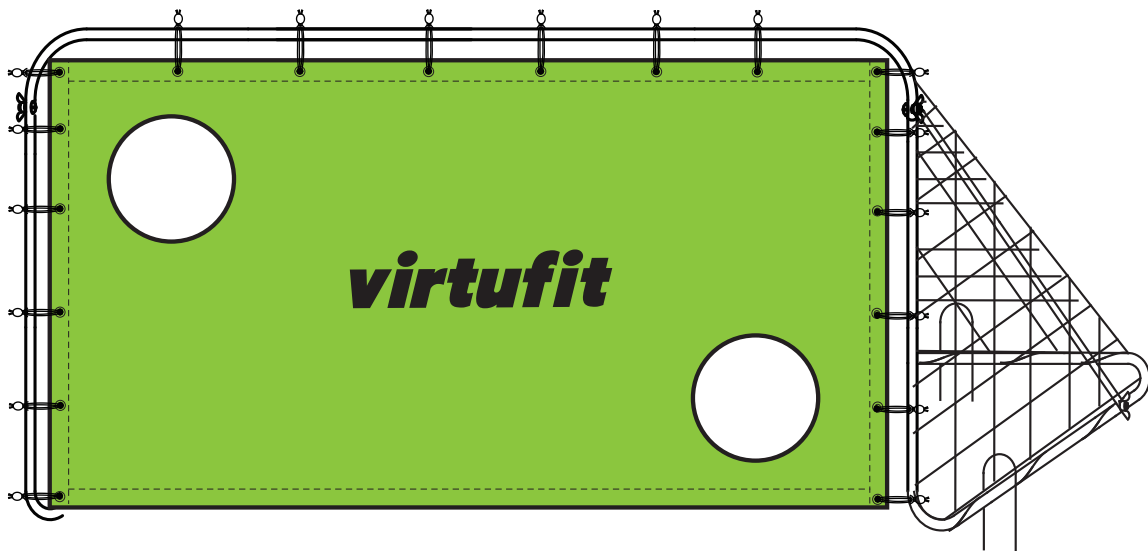

virtufit

Soccer Goal with Target Shot 120*80 cm

VF06117

TOOLKIT

ASSEMBLY INSTRUCTIONS

STEP 01

STEP 02

STEP 03

STEP 04

STEP 05

STEP 06