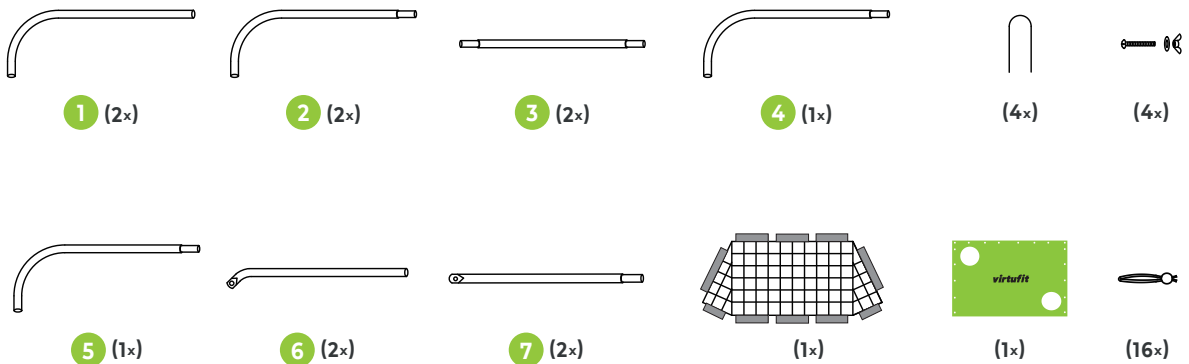

virtufit

Soccer Goal with Target Shot 120*80 cm

VF06117

TOOLKIT

ASSEMBLY INSTRUCTIONS

STEP 01

STEP 02

STEP 03

STEP 04

STEP 05

STEP 06