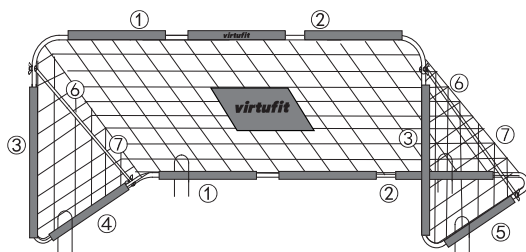

virtufit

Soccer Goal with Target Shot 120*80 cm

VF06117

TOOLKIT

ASSEMBLY INSTRUCTIONS

STEP 01

STEP 02

STEP 03

STEP 04

STEP 05

STEP 06