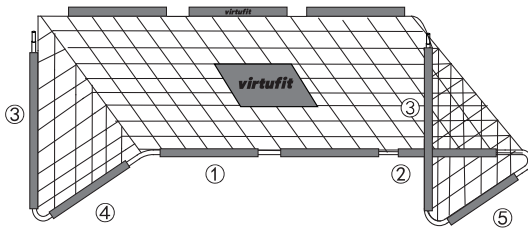

virtufit

Soccer Goal with Target Shot 120*80 cm

VF06117

TOOLKIT

ASSEMBLY INSTRUCTIONS

STEP 01

STEP 02

STEP 03