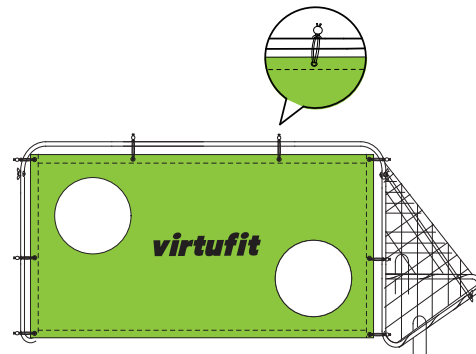

virtufit

Soccer Goal with Target Shot 120*80 cm

VF06117

TOOLKIT

ASSEMBLY INSTRUCTIONS

STEP 01

STEP 02

STEP 03

STEP 04

STEP 05

STEP 06