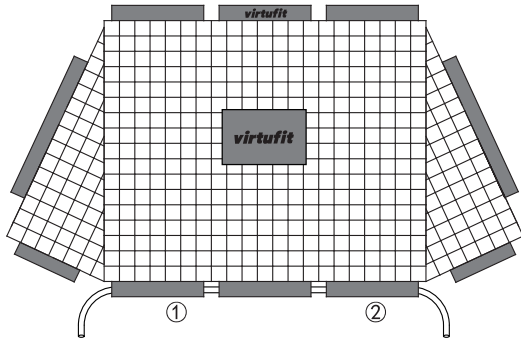

virtufit

Soccer Goal with Target Shot 120*80 cm

VF06117

TOOLKIT

ASSEMBLY INSTRUCTIONS

STEP 01

STEP 02

STEP 03

STEP 04

STEP 05

STEP 06