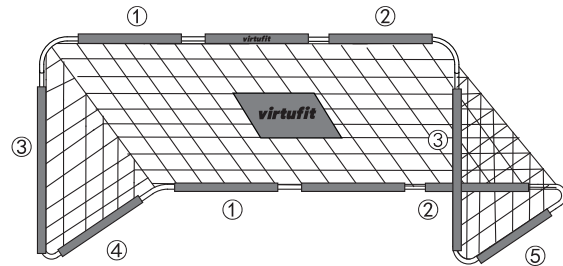

virtufit

Soccer Goal with Target Shot 120*80 cm

VF06117

TOOLKIT

ASSEMBLY INSTRUCTIONS

STEP 01

STEP 02

STEP 03

STEP 04

STEP 05

STEP 06