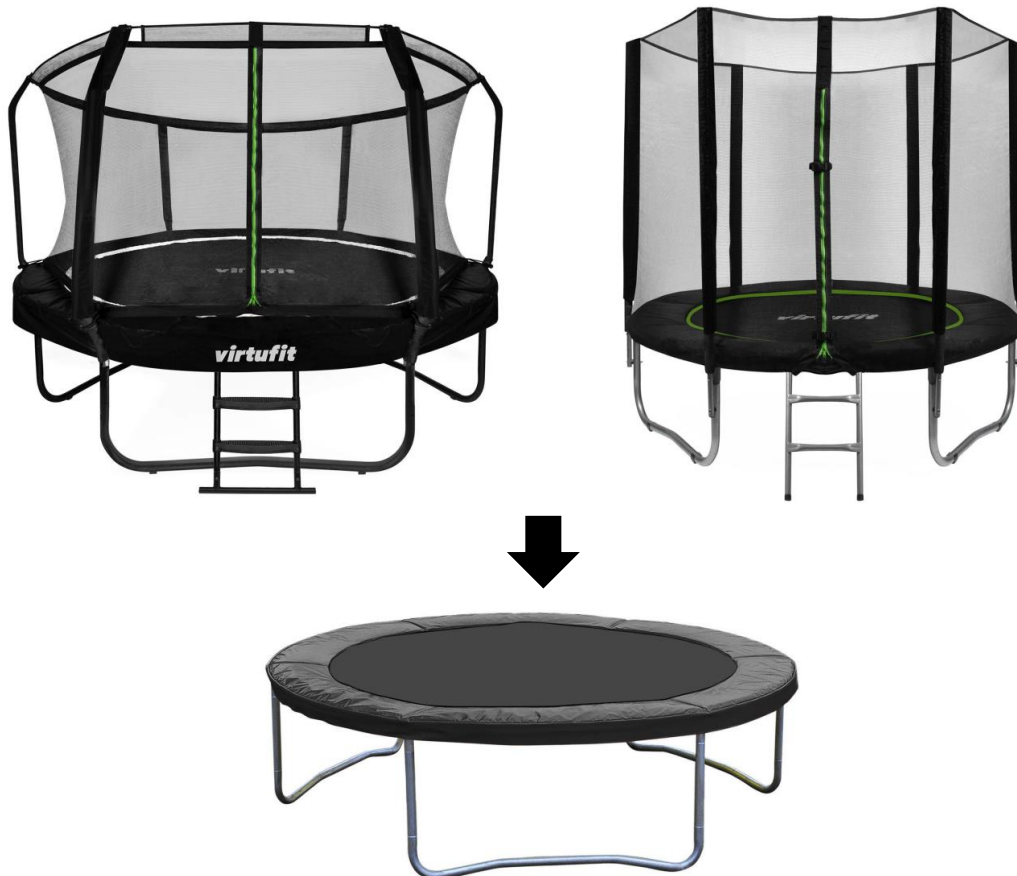

virtufit

Weather Cover

VF06020 & VF06012

📷 @virtufit_fitness
▶️ VirtuFit
🌐 www.virtufit.com

USER MANUAL

VF06015 - VF06016

VF06017

VF06003 - VF06004 - VF06051

INSTALL THE COVER TO THE TRAMPOLINE BASE

FOR VF06015 - VF06016 - VF06003 - VF06004 - VF06051

INSTALL THE COVER TO THE TRAMPOLINE BASE

FOR VF06017

virtufit

COMPANY INFORMATION

VIRTUFIT
Twekkelerweg 263
7553 LZ Hengelo
The Netherlands
info@virtufit.nl