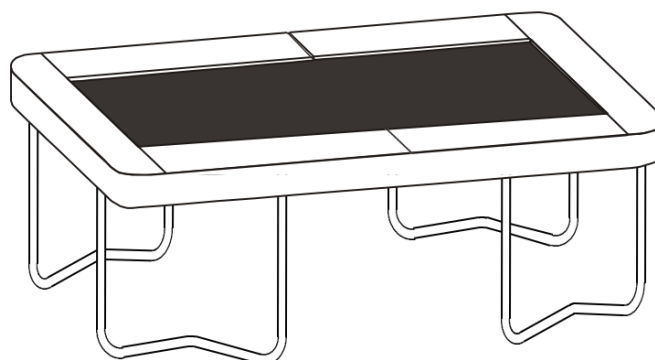

virtufit

Weather Cover

VF06020 & VF06012

📷 @virtufit_fitness
▶️ VirtuFit
🌐 www.virtufit.com

USER MANUAL

VF06015 - VF06016

VF06017

VF06003 - VF06004 - VF06051

INSTALL THE COVER TO THE TRAMPOLINE BASE

FOR VF06015 - VF06016 - VF06003 - VF06004 - VF06051

INSTALL THE COVER TO THE TRAMPOLINE BASE

FOR VF06017

virtufit

COMPANY INFORMATION

VIRTUFIT
Twekkelerweg 263
7553 LZ Hengelo
The Netherlands
info@virtufit.nl