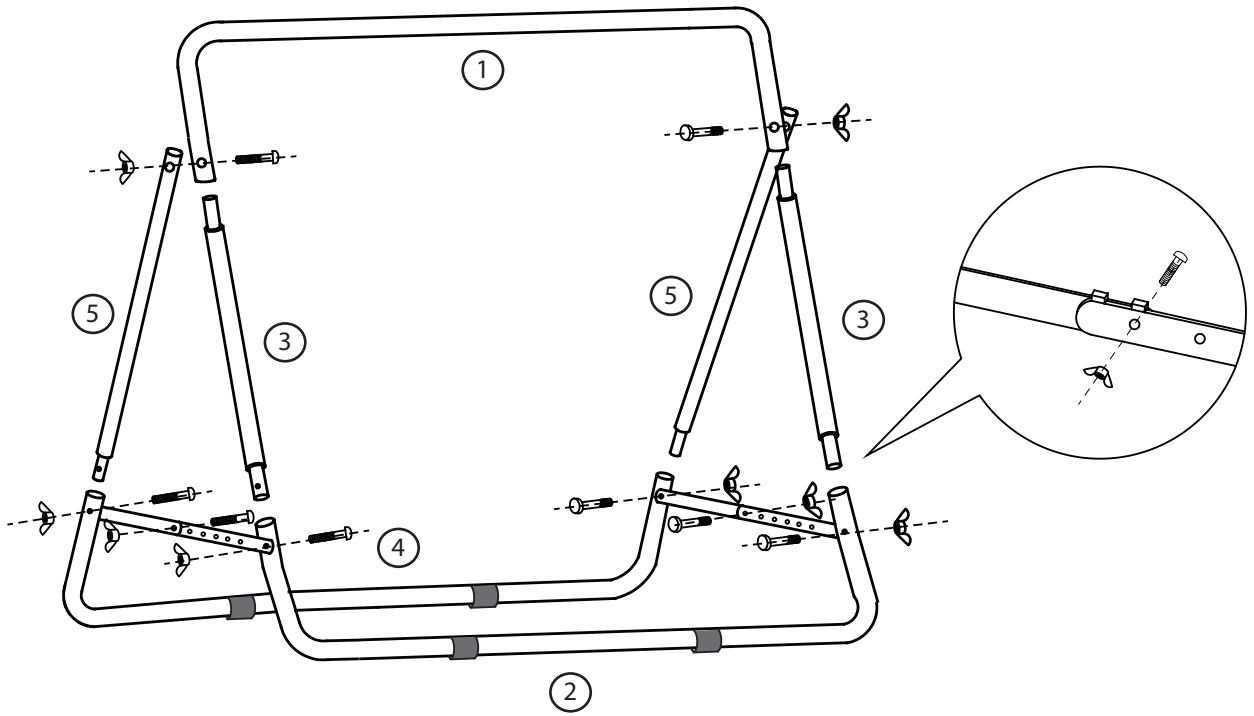

virtu^{fit}

Rebounder 100 x 100 cm

User Manual

STEP 1

① x1pcs

② x1pcs

③ x2pcs

④ x1pcs

⑤ x2pcs

x28pcs

x4pcs

x1pcs

M6*65mm
x2pcs

M6*45mm
x4pcs

M6*30mm
x2pcs

x8pcs

STEP 2

STEP 3