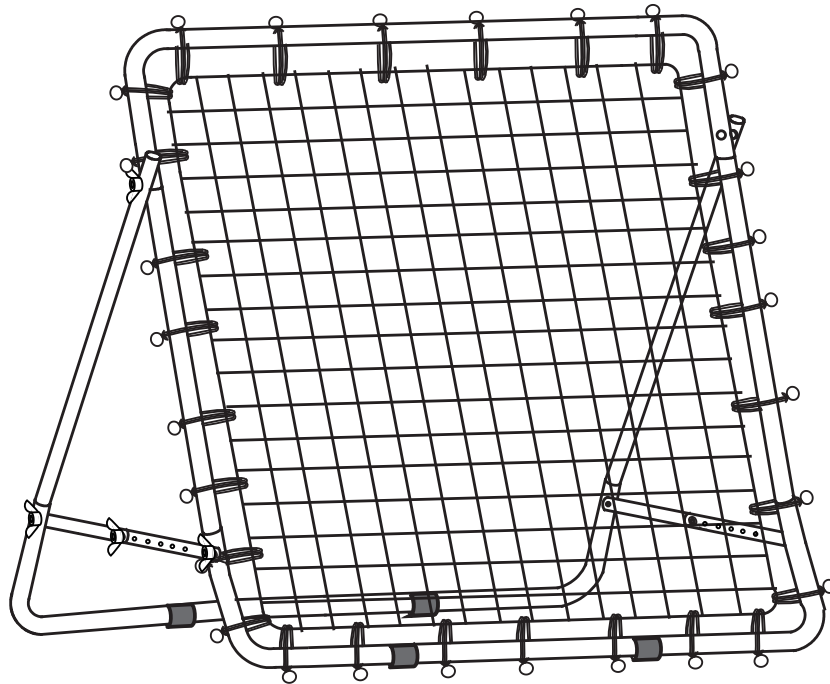

virtu^{fit}

Rebounder 100 x 100 cm

User Manual

STEP 1

① x1pcs

② x1pcs

③ x2pcs

④ x1pcs

⑤ x2pcs

x28pcs

x4pcs

x1pcs

M6*65mm
x2pcs

M6*45mm
x4pcs

M6*30mm
x2pcs

x8pcs

STEP 2

STEP 3