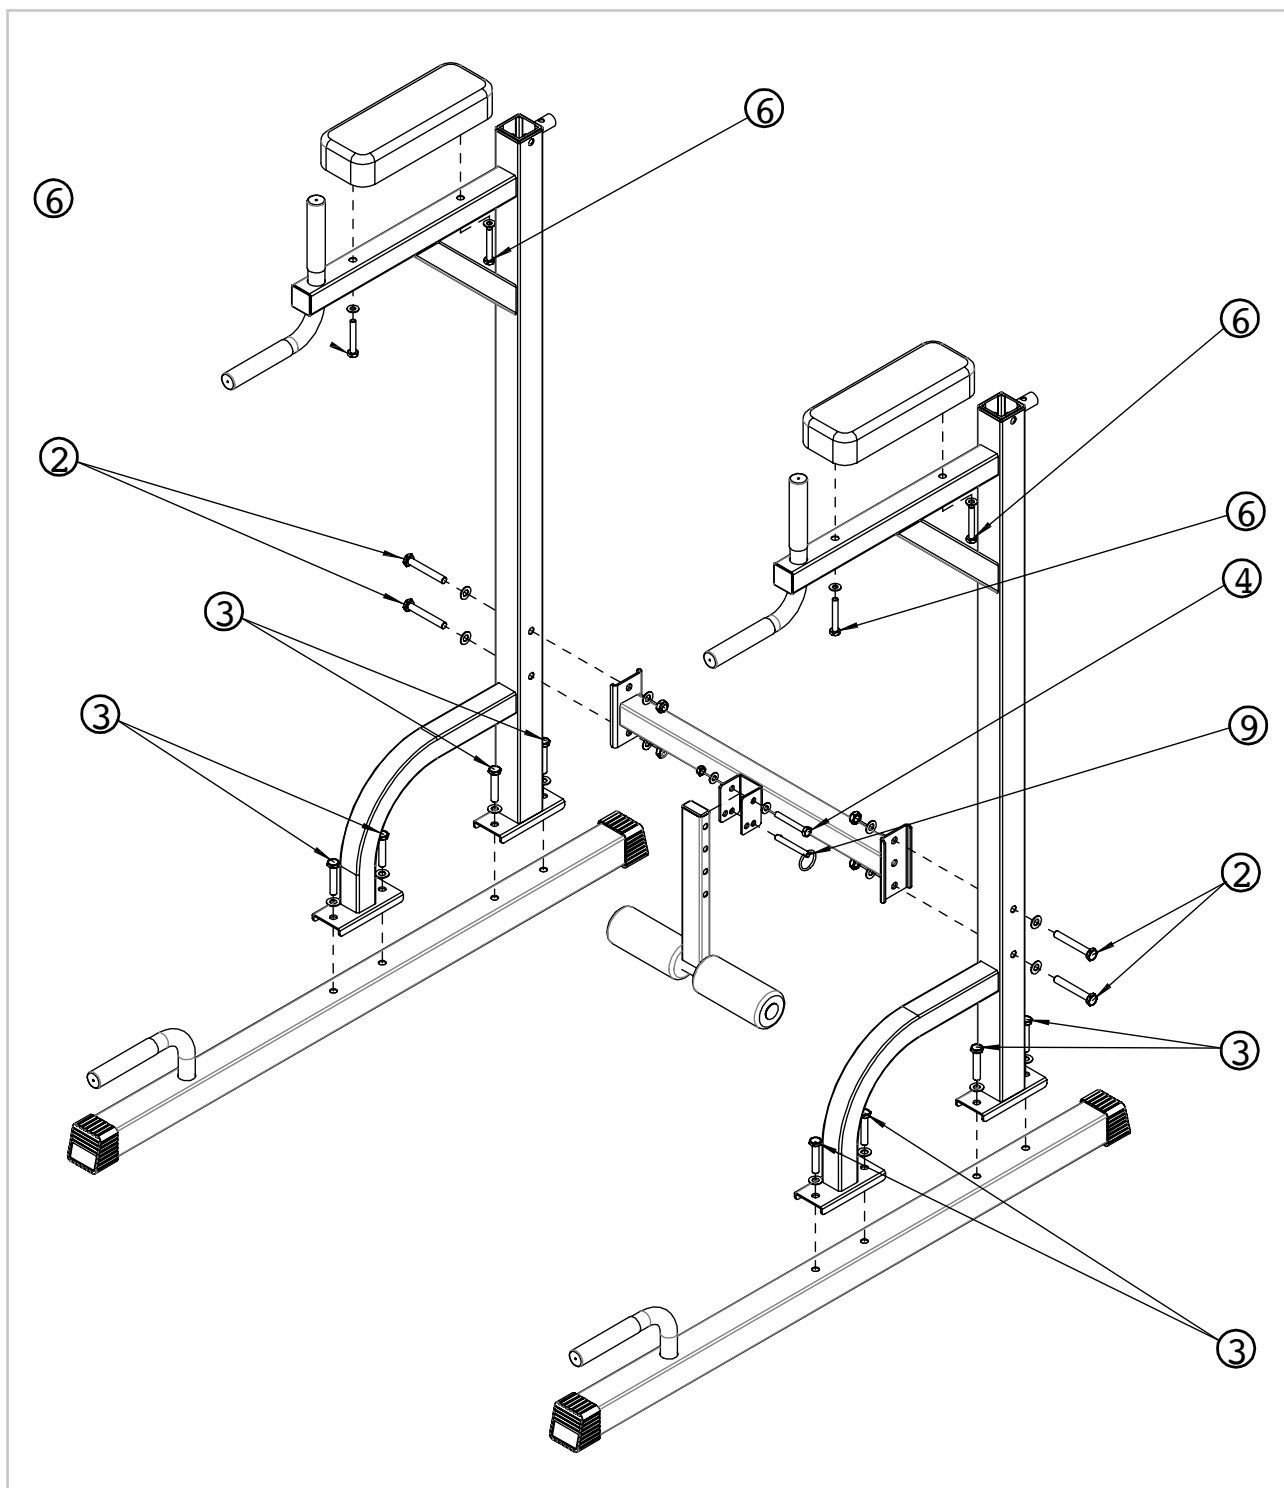

NUMBER	DESCRIPTION	IMAGE	QTY
1	M10 X 85 Bolt, Nut, Washer		2
2	M10 X 70 Bolt, Nut, Washer		4
3	M10 X 55 Bolt, Washer		8
4	M8 X 60 Bolt, Nut, Washer		1
5	M8 X 40 Bolt, Nut, Washer		2
6	M8 X 55 Bolt, Washer		4
7	M8 X 35 Bolt, Washer		2
8	10 Curved		4
9	8 X 55 Plug Pin		1
10	M10 X 55 Handle Bolts		3

STEP 1