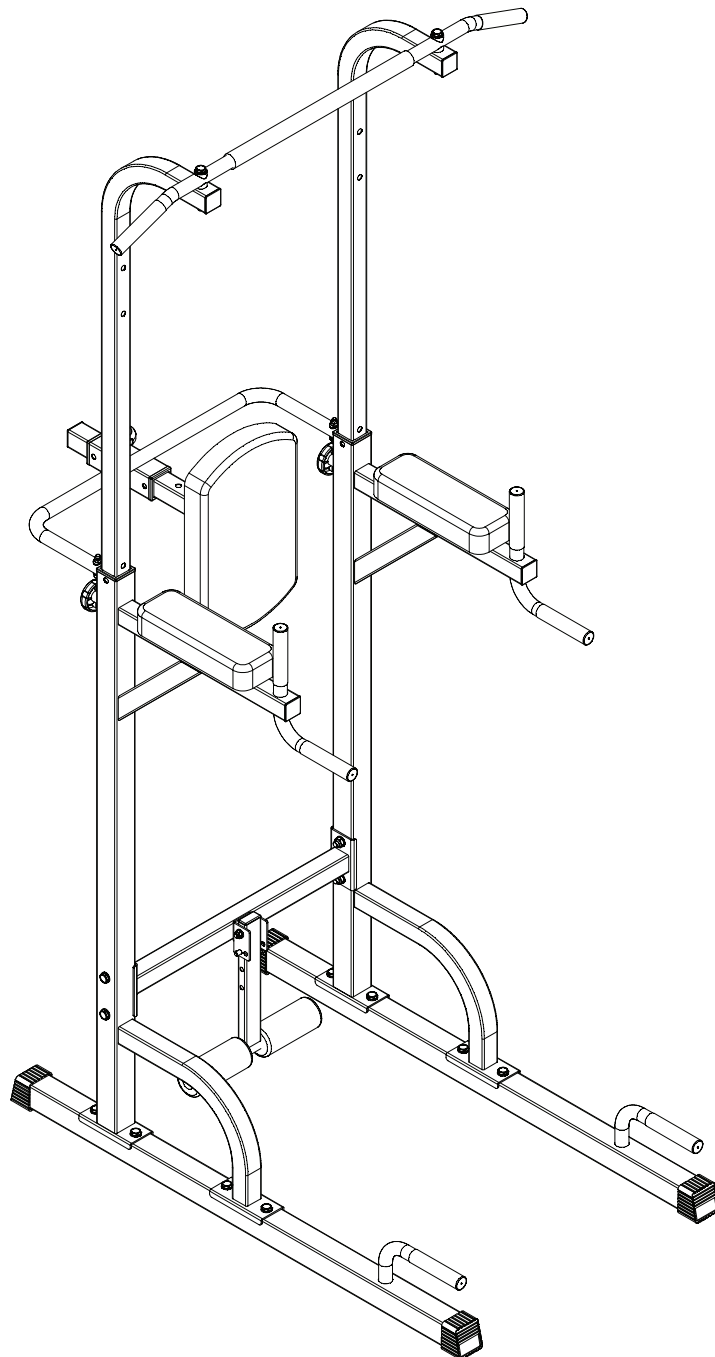

virtuafit

Power Tower

User manual

NUMBER	DESCRIPTION	IMAGE	QTY
1	M10 X 85 Bolt, Nut, Washer		2
2	M10 X 70 Bolt, Nut, Washer		4
3	M10 X 55 Bolt, Washer		8
4	M8 X 60 Bolt, Nut, Washer		1
5	M8 X 40 Bolt, Nut, Washer		2
6	M8 X 55 Bolt, Washer		4
7	M8 X 35 Bolt, Washer		2
8	10 Curved		4
9	8 X 55 Plug Pin		1
10	M10 X 55 Handle Bolts		3

STEP 1

STEP 2

virtu profit

For questions or missing parts please contact your dealer.